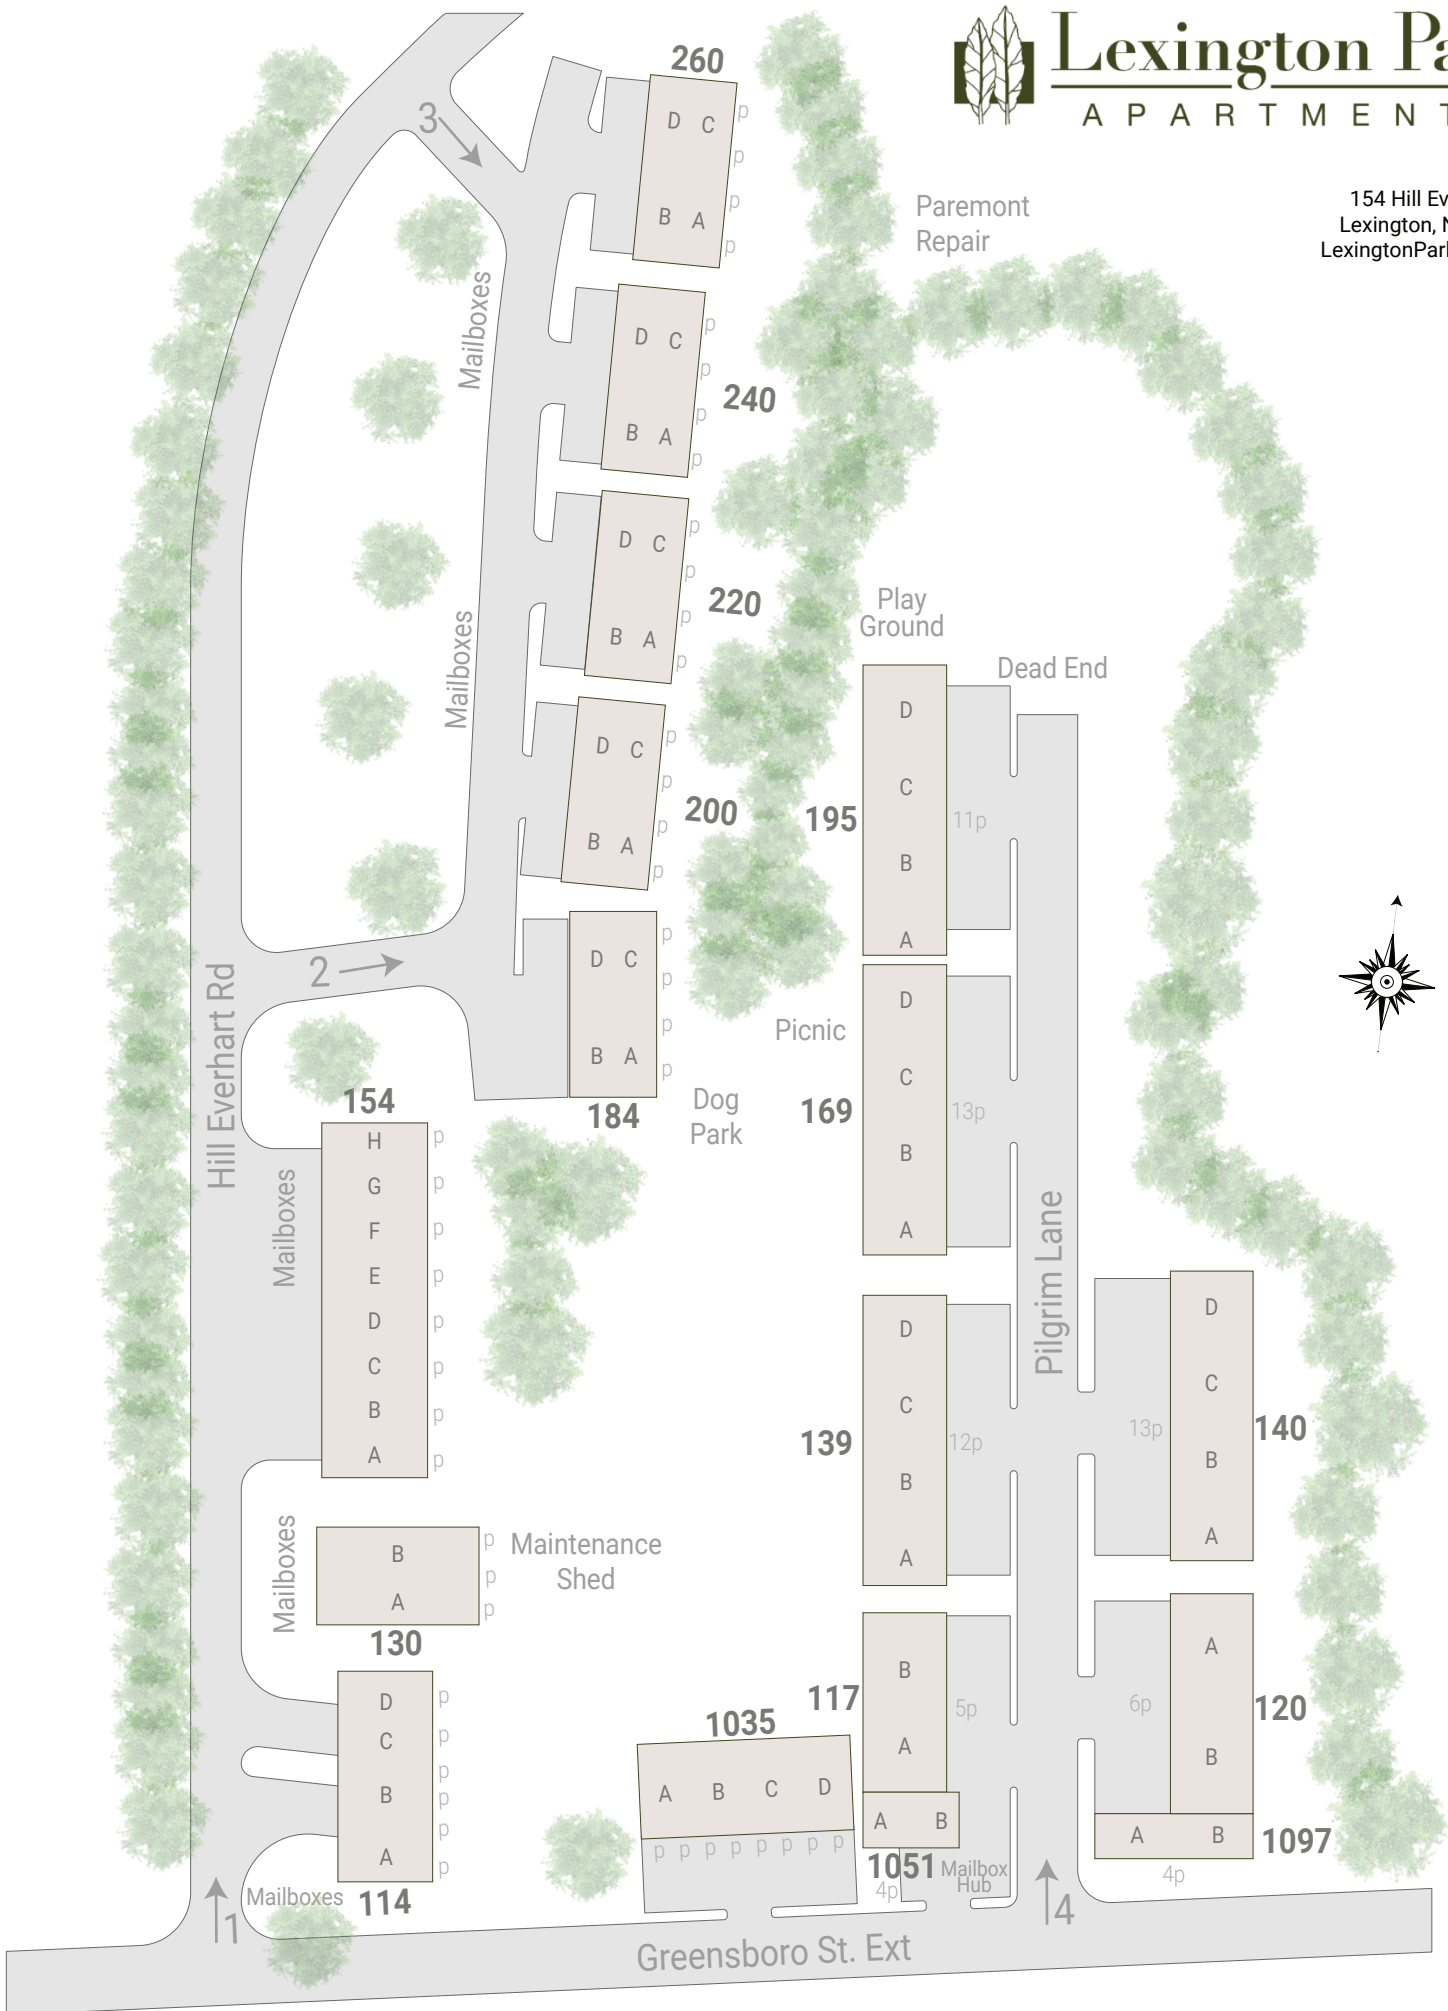

Lexington Park

APARTMENTS

154 Hill Everhart Rd
Lexington, NC 27295
LexingtonParkApts.net

Paremont
Repair

Play
Ground

Dead End

Picnic

Dog
Park

Mailboxes

Mailboxes

260

240

220

200

154

184

169

139

130

1035

117

140

120

114

1051

1097

2

3

1

4